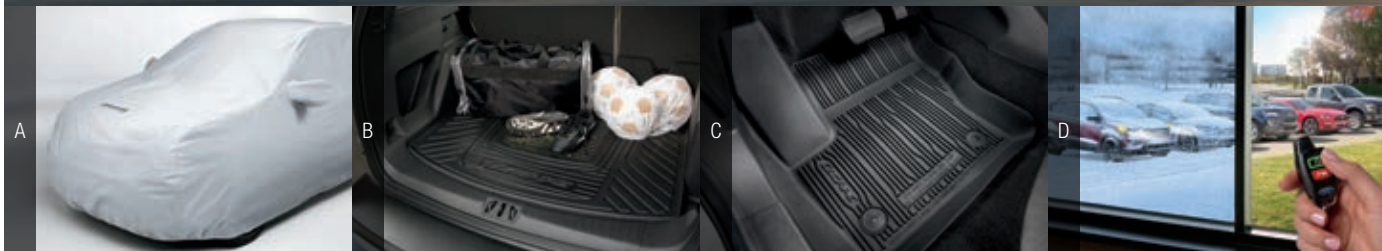

FORD ACCESSORIES

SE with SE Sport Appearance Package in Ingot Silver accessorized with roof crossbars, rear spoiler winglets, smoked side window deflectors by EGR,¹ molded splash guards, and roof-mounted bike carrier by THULE^{®1,2}

accessories.ford.com

Exterior

- Full vehicle cover¹ (A)
- Hood protector¹
- Racks and carriers^{1,2}
- Rear spoiler winglets
- Roof crossbars
- Roof rails
- Side window deflectors¹
- Splash guards
- Sportz® tent¹
- Trailer towing accessories
- Wheel lock kit

Interior

- Ash cup/coin holders
- Cargo area protector (B)
- Cargo organizers and protectors
- Carpeted floor mats
- Door sill plates
- First aid and roadside assistance kits¹
- Floor liners (C)
- Interior cargo cover
- Interior light kit
- Protective seat covers¹
- Tablet cradle¹
- UVS100® Custom Sunscreen¹

Electronics

- Bullfrog® portable Bluetooth® speakers¹
- Keyless entry keypad
- NextBase® Duo Cinema¹
- Remote start systems (D)
- Vehicle Security System
- Warning sensor systems¹

New Vehicle Limited Warranty. We want your Ford Escape ownership experience to be the best it can be. Under this warranty, your new vehicle comes with 3-year/36,000-mile bumper-to-bumper coverage, 5-year/60,000-mile Powertrain Warranty coverage, 5-year/60,000-mile safety restraint coverage, and 5-year/unlimited-mile corrosion (perforation) coverage – all with no deductible. Please ask your Ford Dealer for a copy of this limited warranty.

Roadside Assistance. Covers your vehicle for 5 years or 60,000 miles, so you have the security of knowing that help may be only a phone call away should you run out of fuel, lock yourself out of the vehicle or need towing. Your Ford Dealer can provide complete details on all of these advantages.

Ford Credit. Get the ride you want. Whether you plan to lease or finance, you'll find the choices that are right for you at Ford Credit. Ask your Ford Dealer for details or check us out at fordcredit.com.

Ford Protect Extended Service Plans. Whether you purchase or lease your Ford vehicle, insist on genuine Ford Protect extended service plans. Ford Protect has a variety of plans to give you peace-of-mind protection whether you want vehicle component or maintenance coverage. Plus, they are fully backed by Ford and honored at all Ford dealerships in the U.S., Canada and Mexico. When you visit your dealer, insist on genuine Ford Protect extended service plans.

Insurance Services. Get Ford Motor Company quality in your auto insurance. Our program offers industry-leading benefits and competitive rates. Call 1-877-367-3847, or visit us at fordvip.com for a no-obligation quote. Insurance offered by American Road Services Company (in CA, American Road Insurance Agency), a licensed agency and subsidiary of Ford Motor Company.